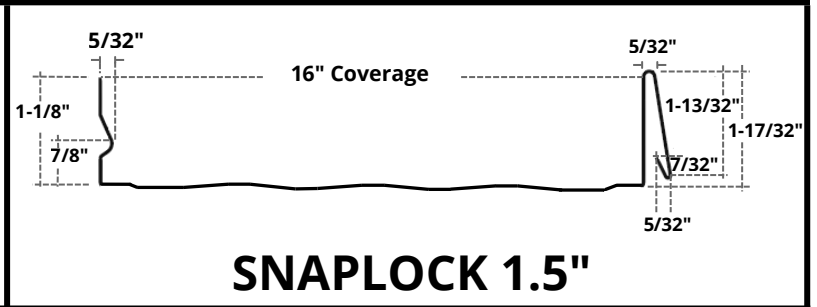

DELTA METALS

CUSTOM ROOF PANELS

1796 Highway 50
Delta, CO

2403 Riverside Pkwy
Grand Junction CO

472 Enterprise St.
Hayden, CO

Panel Profiles

Residential

Coverage is for 2 rib overlap