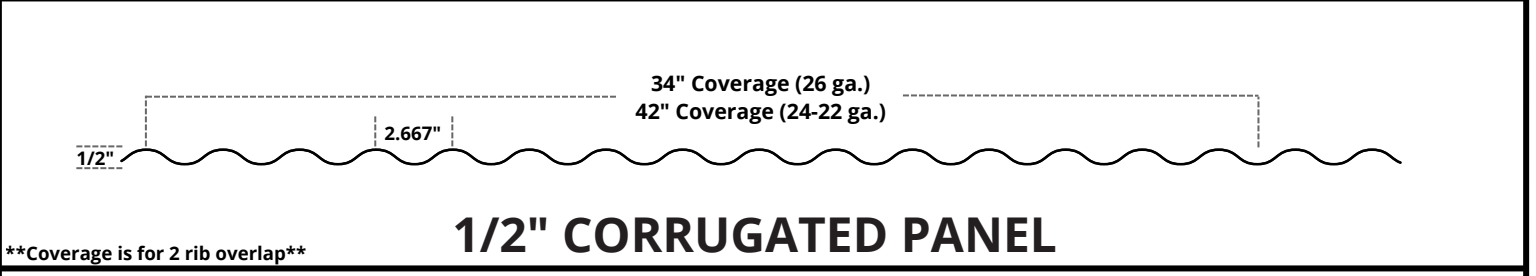

DELTA METALS

CUSTOM ROOF PANELS

1796 Highway 50
Delta, CO

2403 Riverside Pkwy
Grand Junction CO

472 Enterprise St.
Hayden, CO

Panel Profiles

Residential

Coverage is for 2 rib overlap