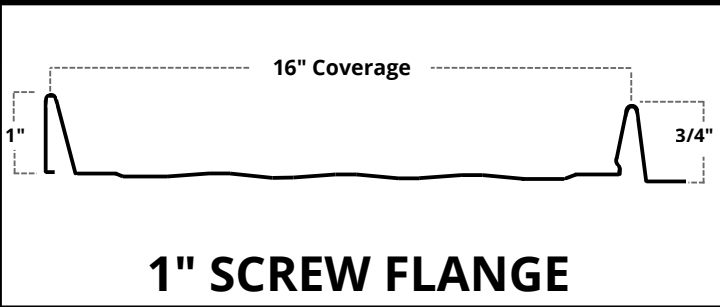

DELTA METALS

CUSTOM ROOF PANELS

1796 Highway 50
Delta, CO

2403 Riverside Pkwy
Grand Junction CO

472 Enterprise St.
Hayden, CO

Panel Profiles

Residential

Coverage is for 2 rib overlap